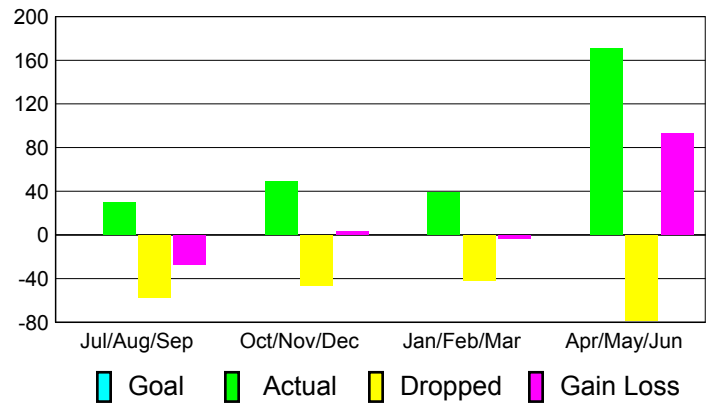

Membership Results 2010-2011

Goal, New, Dropped, Gain/Loss

Comparison of Membership Gain/Loss

Current Year Compared to the Previous Year