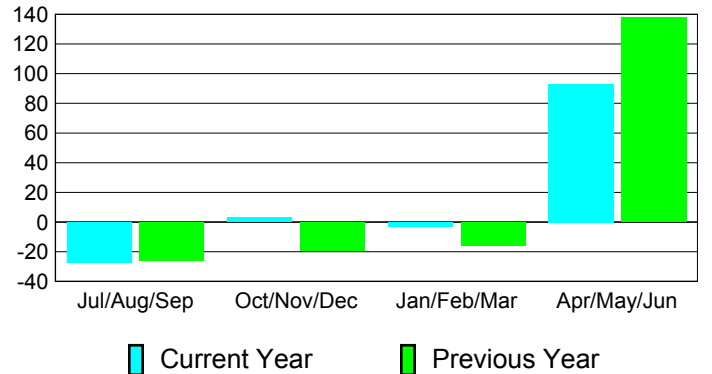

**Membership Results
2010-2011**

**Membership
2009-2010**

Month	Net Memb Goal	Actual New Memb	Actual Dropped Memb	Gain/Loss of Memb	Gain/Loss of Memb
Jul/Aug/Sep	0	30	-57	-27	-26
Oct/Nov/Dec	0	49	-46	3	-19
Jan/Feb/Mar	0	39	-42	-3	-16
Apr/May/June	0	171	-78	93	138
Totals	0	289	-223	66	77

Membership Results 2010-2011

Goal, New, Dropped, Gain/Loss

Comparison of Membership Gain/Loss

Current Year Compared to the Previous Year

Gender Comparison 2010-2011

Jul/Aug/Sep

Oct/Nov/Dec

Jan/Feb/Mar

Apr/May/June

Male

Female